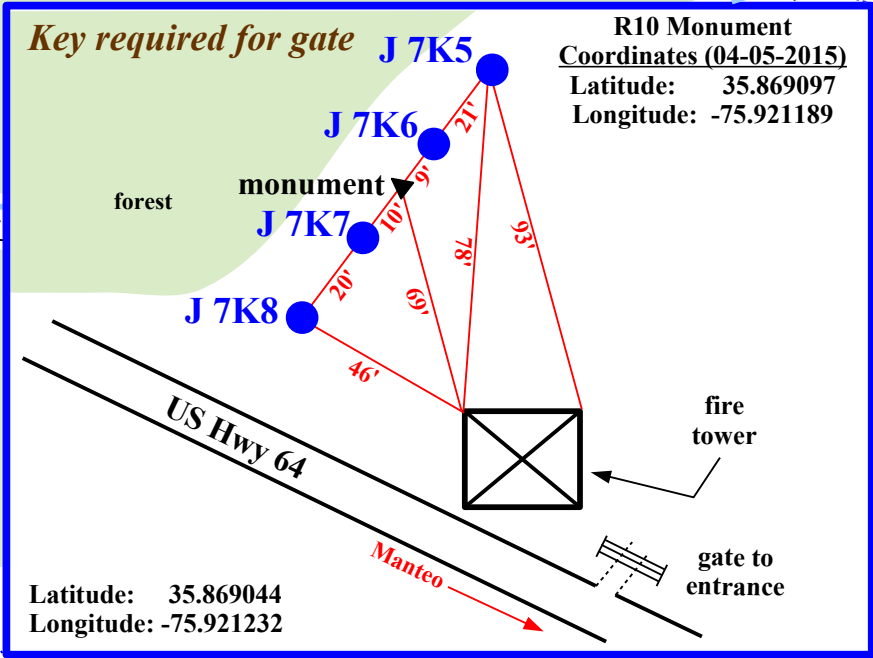

East Lake Monitoring Station (4 wells)

Site Map
North Carolina
Monitoring Well Network
East Lake Site, J 7K
Southeast of East Lake,
Dare County, NC

NOTE: This map is for informational purposes only. It does not authorize any party to enter onto any lands depicted herein.

200 ft