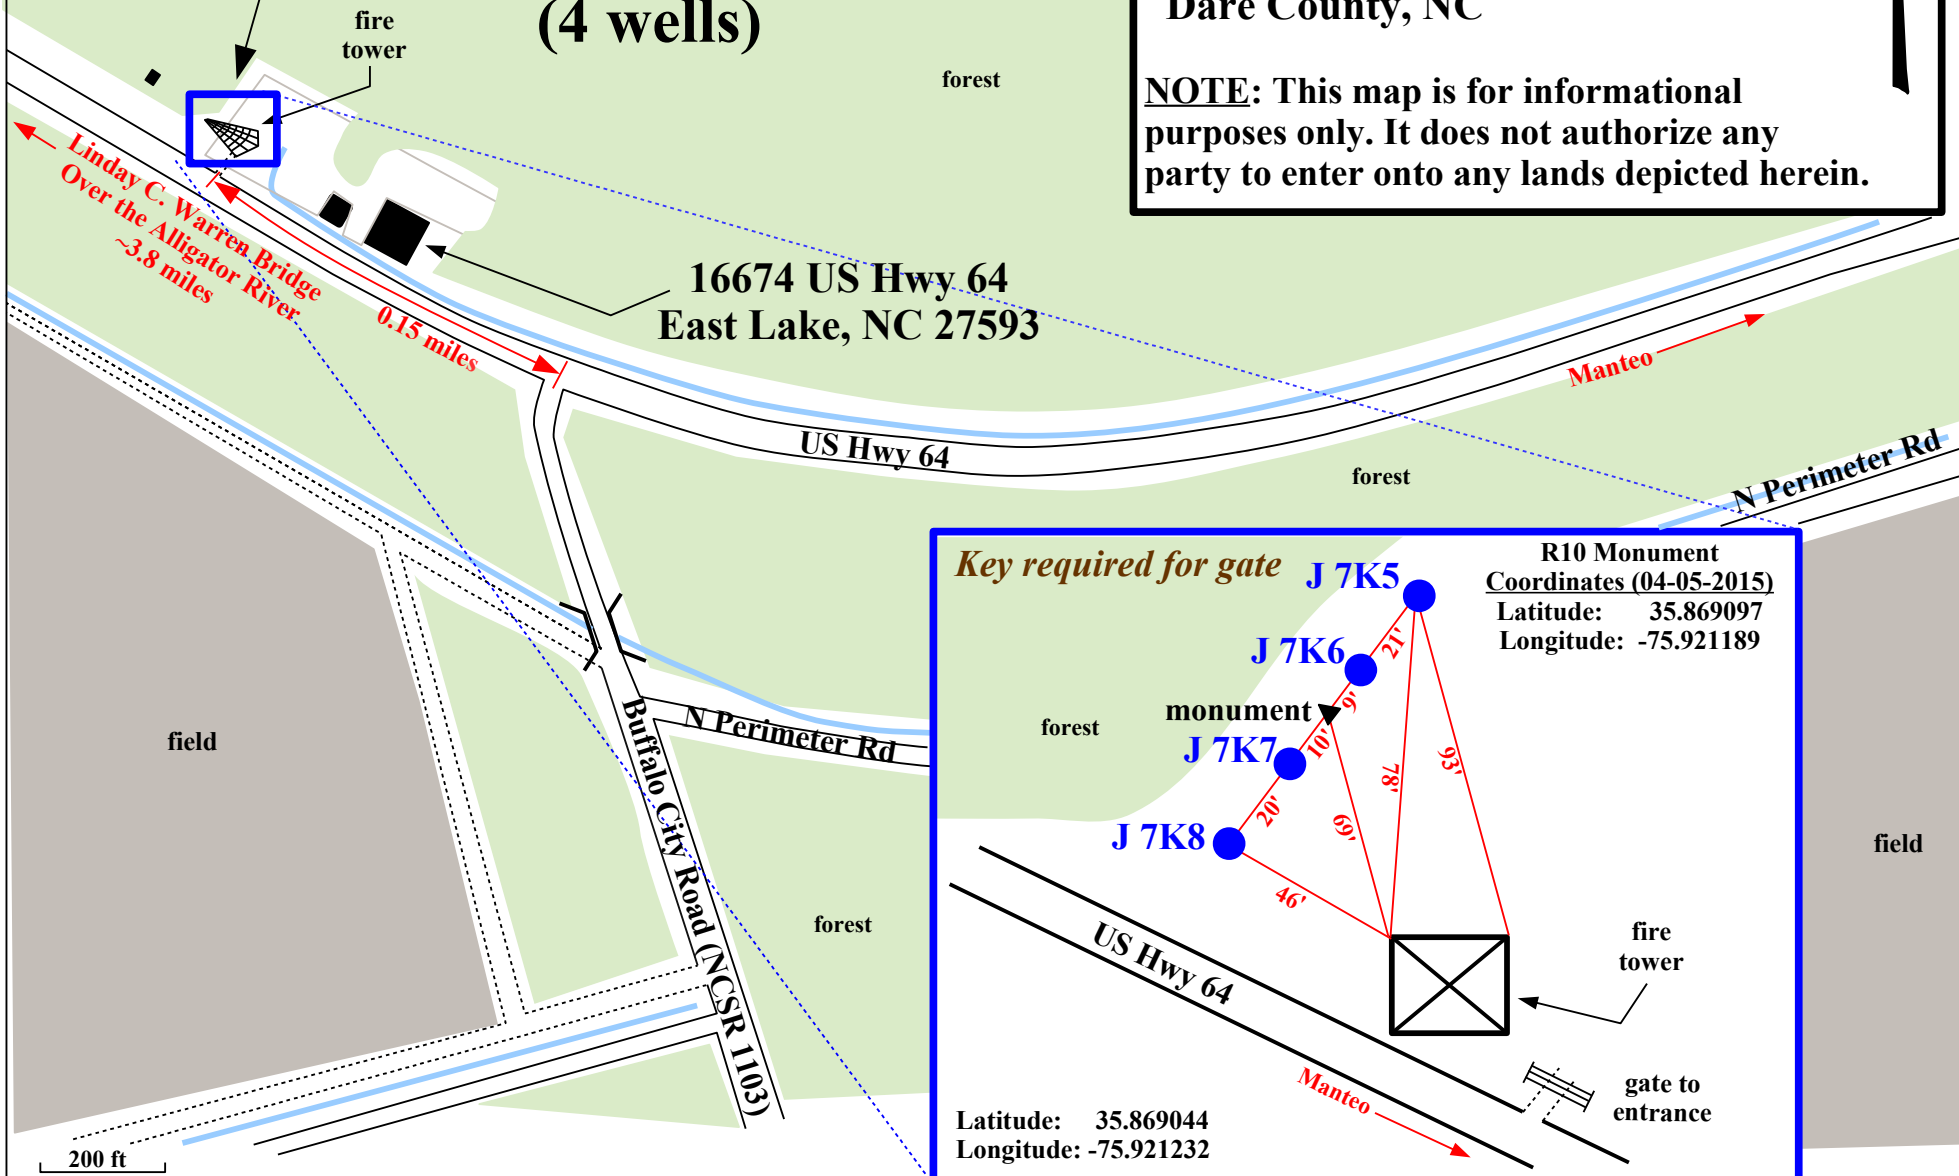

East Lake Monitoring Station (4 wells)

Site Map
North Carolina
Monitoring Well Network
East Lake Site, J 7K
Southeast of East Lake,
Dare County, NC

NOTE: This map is for informational purposes only. It does not authorize any party to enter onto any lands depicted herein.

200 ft